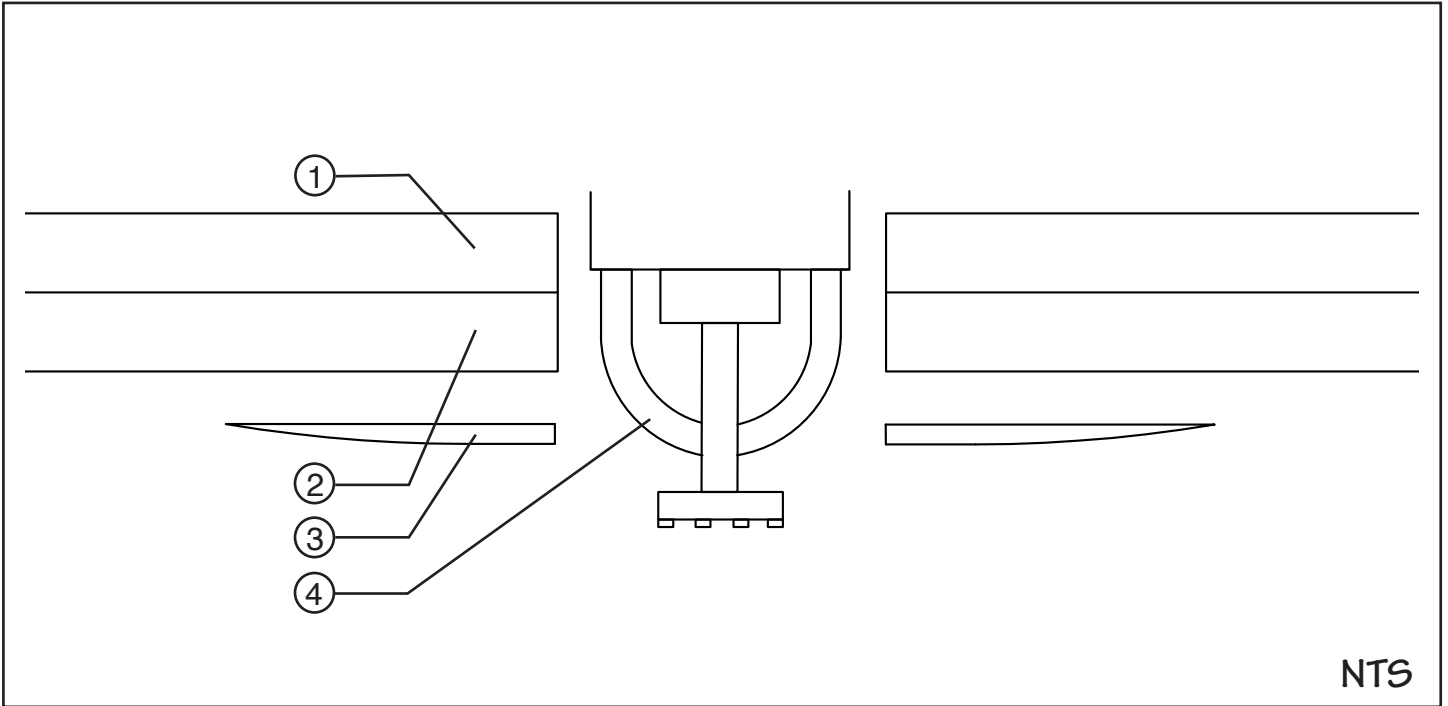

## SPRINKLER HEAD DETAIL

1. 5/8" Gypsum Board
2. SonaKrete
3. Trim Ring
4. Sprinkler Head