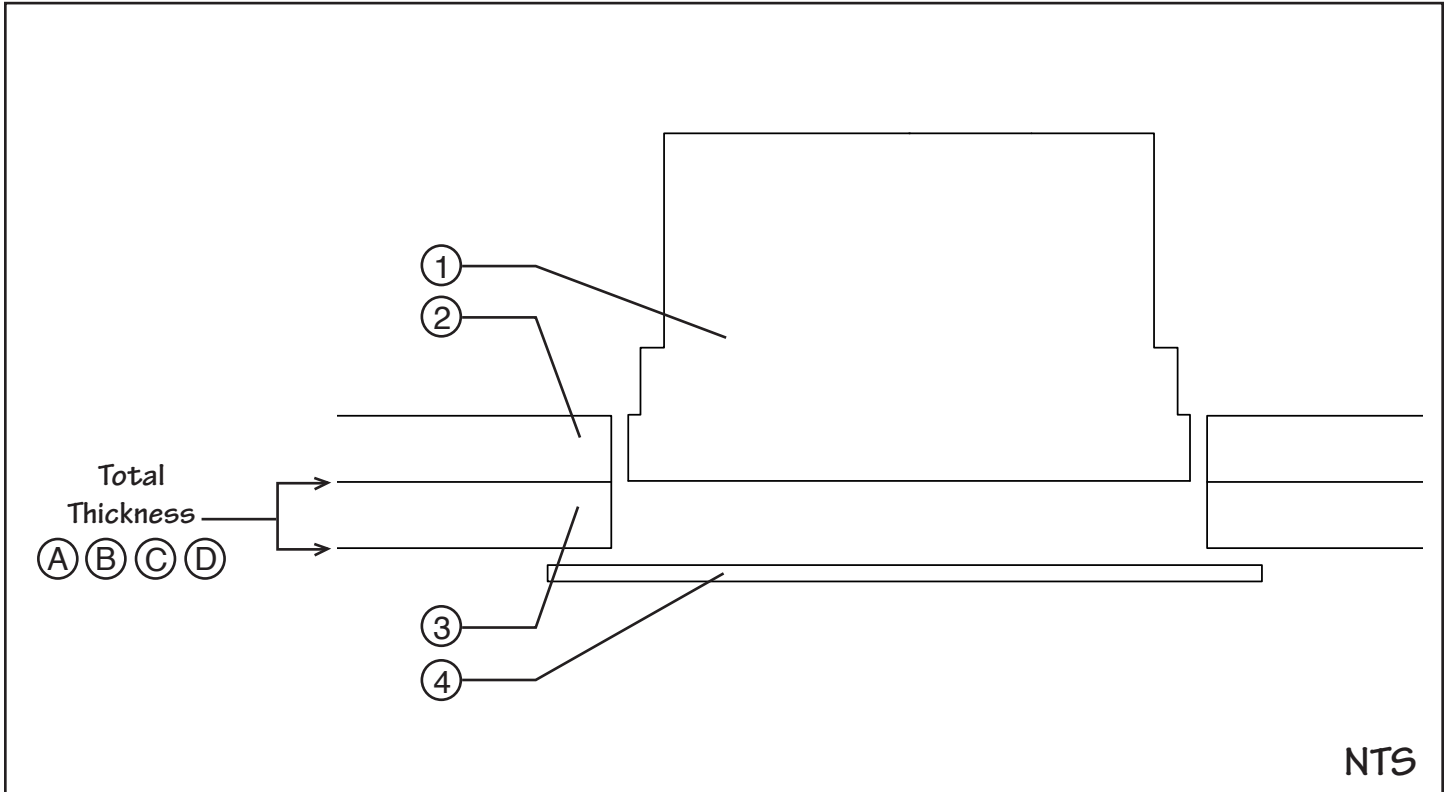

## RECESSED SPEAKER DETAIL

- 1. Recessed Speaker Fixture
- 2. 5/8" Gypsum Board
- 3. SonaKrete
- 4. Trim Ring

### DIMENSIONS

SYSTEM	Ⓐ	Ⓑ	Ⓒ	Ⓓ
TOTAL THICKNESS	1/4"	3/8"	1/2"	3/4"
LIGHT FIXTURE ROUGH IN BELOW FACE OF SUBSTRATE	FLUSH	FLUSH	FLUSH TO 1/4" MAX	1/4" TO 3/8" MAX